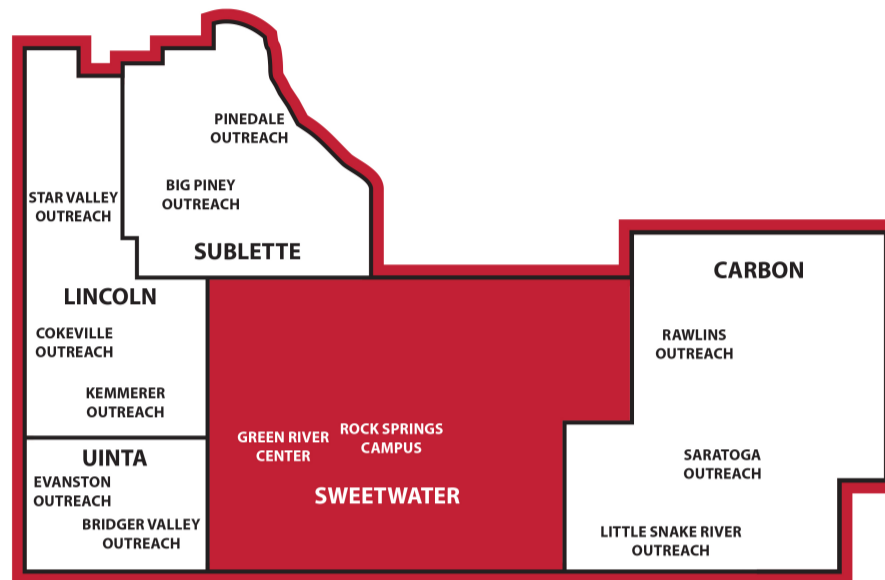

Outreach Centers

Partnering with school districts, BOCES and

BOCHES from all over the southwest region of the state, Western has a presence in 29,000 square miles and gives access bringing higher education to over one-fourth of Wyoming.

Each location brings a unique influence to the area, offering credit-courses, community education, workforce development and dual and concurrent opportunities to high school.

Outreach Centers

[Big Piney](#)

[Bridger Valley](#)

[Cokeville](#)

[Evanston](#)

[Kemmerer](#)

[Little Snake River Valley](#)

[Pinedale](#)

[Rawlins](#)

[Saratoga](#)